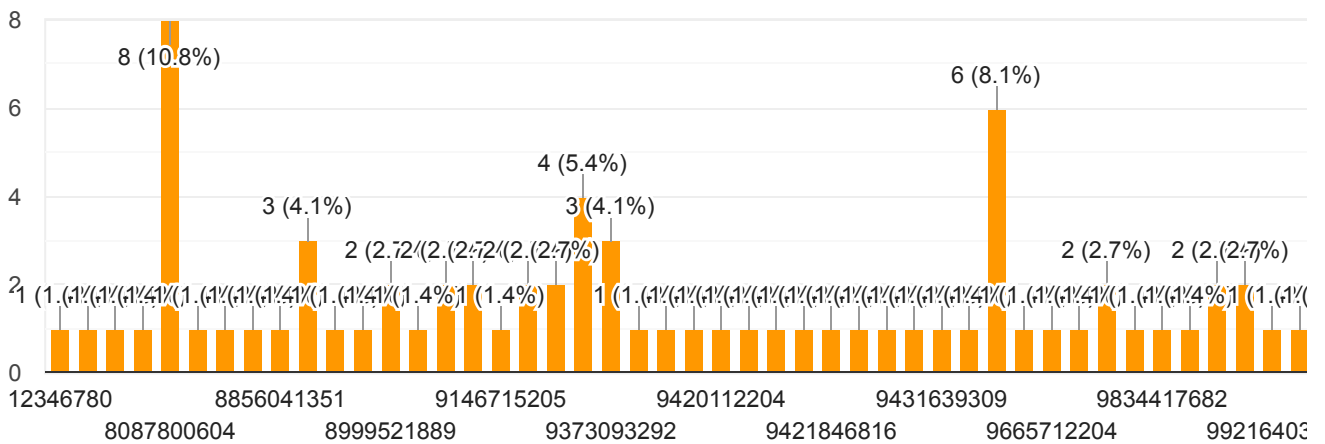

How do you rate the theme of webinar?

74 responses

How do the rate the content delivery by the speaker?

74 responses

How do you rate the presentation made by speaker?

74 responses

How do you rate technical arrangement made for the webinar?