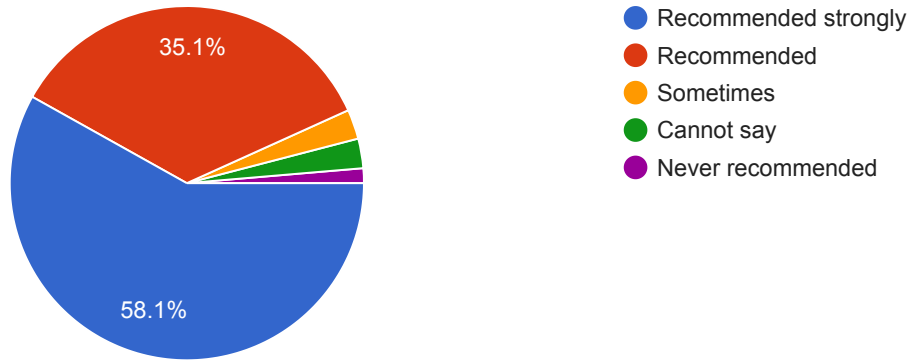

Will you recommended similar webinar to your colleagues/friends & peers?

74 responses