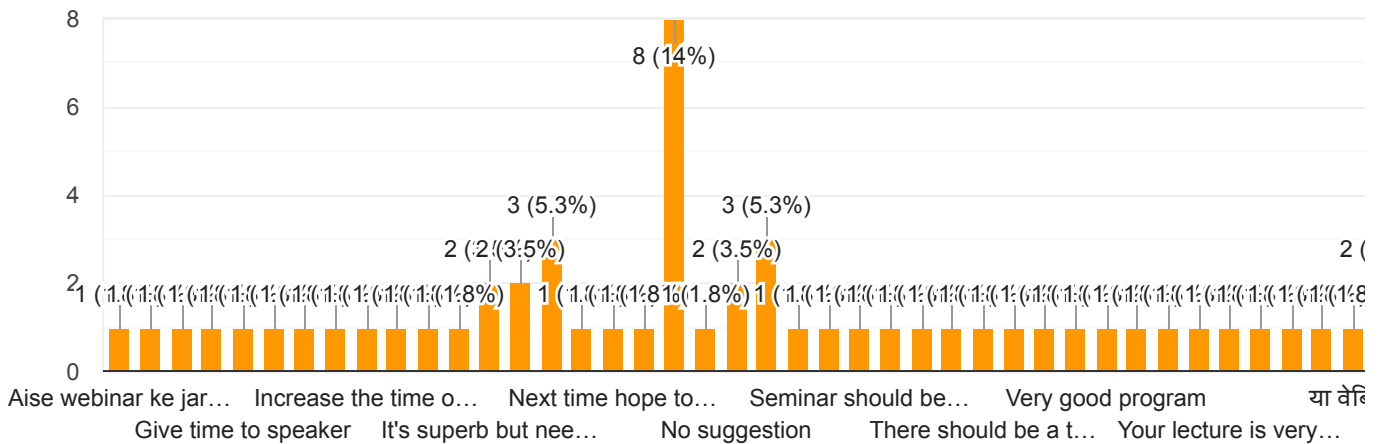

Date:- 23rd May,2020

Time: - 03.00 pm to 3.45pm

:-Schedule:-

Date & Day	Time	Subjects	Speakers
Saturday 23/5/2020	03.00 to 3.05pm	Inauguration of the webinar	<ul style="list-style-type: none">• Well-Come of Guest ,Speaker & Participants by – Dr. Kanchan Tillu (President, Inner Wheel Club, Chopda)• Introduction of the Speaker
	3.05 to 3.30pm	Session-I 'Role of Housewife in Corona Pandemic Crisis'	:Speaker: Dr. Swati Dharmadhikari (Associate Professor, Tirpude College Of Social Work ,Nagpur & Renowned Counsellor)
	3.300 to 3.40 pm	Questions & Answer	:Break:
	3..40 to 3.45pm	Valedictory session	Vote of Thanks by-Mrs. Chetana Badgujar (Secretary, Inner Wheel Club, Chopda)

74 responses

Will you recommended similar webinar to your colleagues/friends & peers?

74 responses

Any suggestions/comments/recommendations.

57 responses

Well-Come

Inner Wheel Club, Chopda &

Bhagini Mandal Chopda's College Of Social Work, Chopda

Jointly Organized webinar on

Role of Housewife in Corona Pandemic Crisis

23rd May,2020 at 3.00PM

: Speaker :

Dr. Swati Dharmadhikari

Dr. Anant Deshmukh
IQAC Coordinator
BMC's College Of
Social Work, Chopda