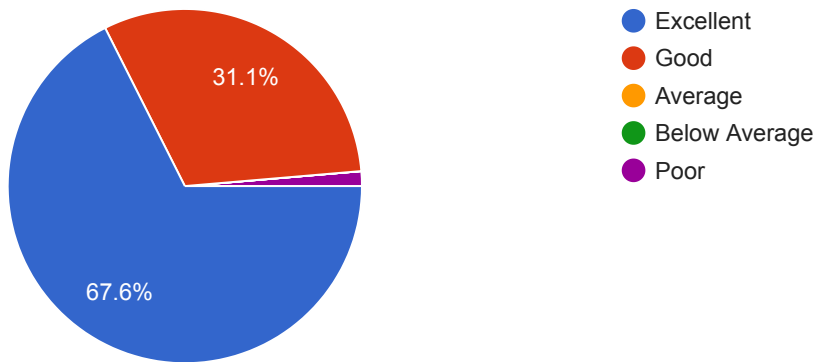

How do you rate the theme of webinar?

74 responses

How do the rate the content delivery by the speaker?

74 responses

How do you rate the presentation made by speaker?

74 responses

How do you rate technical arrangement made for the webinar?