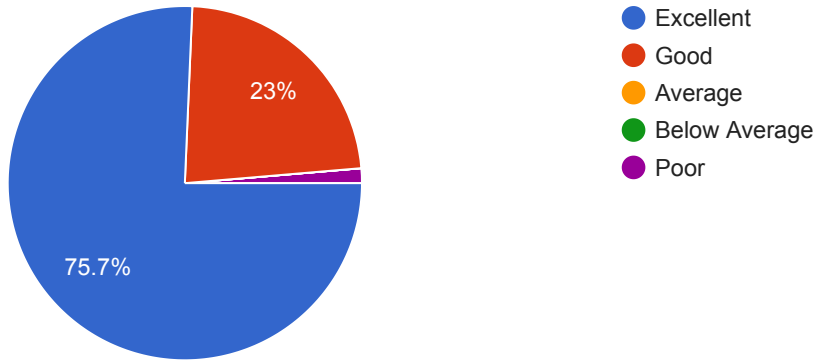

How do you rate the theme of webinar?

74 responses

How do the rate the content delivery by the speaker?

74 responses

How do you rate the presentation made by speaker?

74 responses

How do you rate technical arrangement made for the webinar?