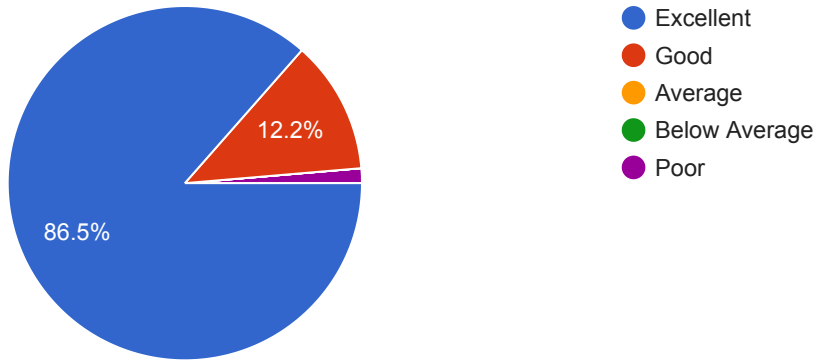

How do you rate the theme of webinar?

74 responses

How do the rate the content delivery by the speaker?

74 responses

How do you rate the presentation made by speaker?

74 responses

How do you rate technical arrangement made for the webinar?